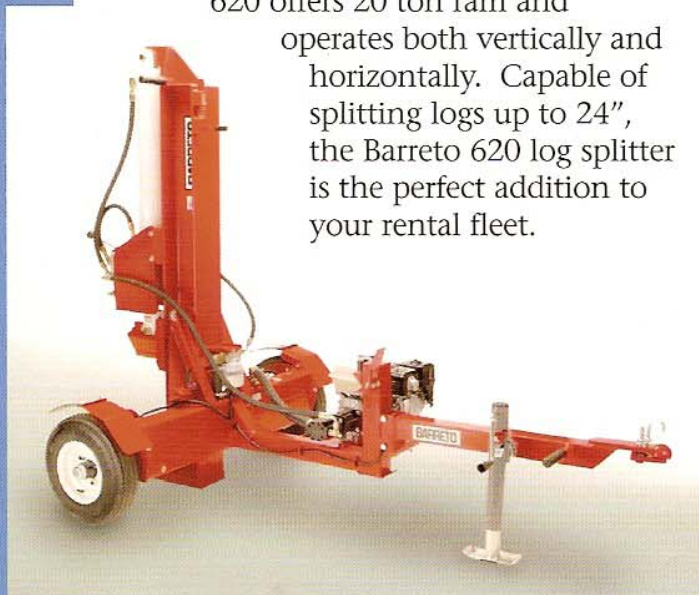

Also Introducing the New Log Splitter

Barreto has also added a new log splitter to our product line. The new Barreto 620 offers 20 ton ram and operates both vertically and horizontally. Capable of splitting logs up to 24", the Barreto 620 log splitter is the perfect addition to your rental fleet.

To order or for more information about the new steerable trencher and log splitter or other Barreto equipment, call 1-800-525-7348.

BUILT

BARRETO

TOUGH

66498 Oregon Hwy. 203
La Grande, OR 97850

1-800-525-7348